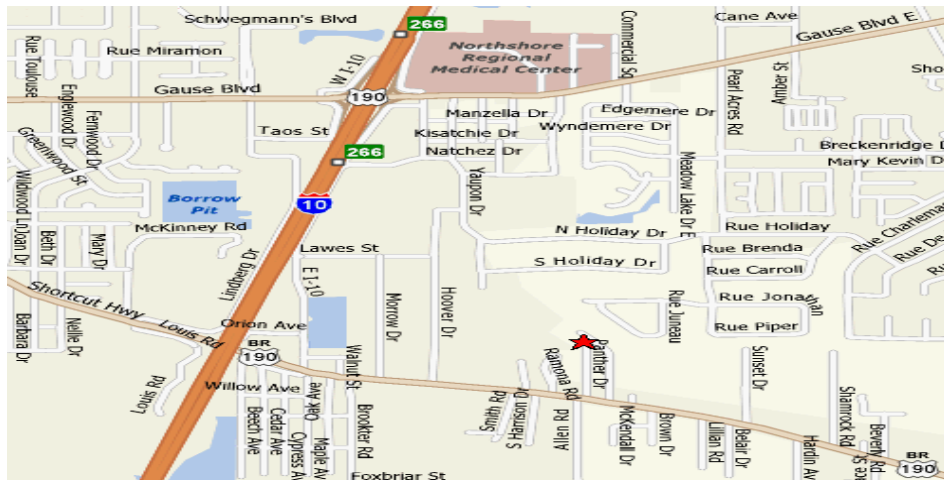

DIRECTIONS

Traveling south on I10; take the Hwy 190 - Fremaux Ave Exit.
This exit is the new one after exit 266 . Turn Left on Hwy 190.
Follow Hwy 190 then turn left onto Panther Drive. It looks
like the entrance to a subdivision but the school is on the
left at the stop sign. Follow the ATF signs.